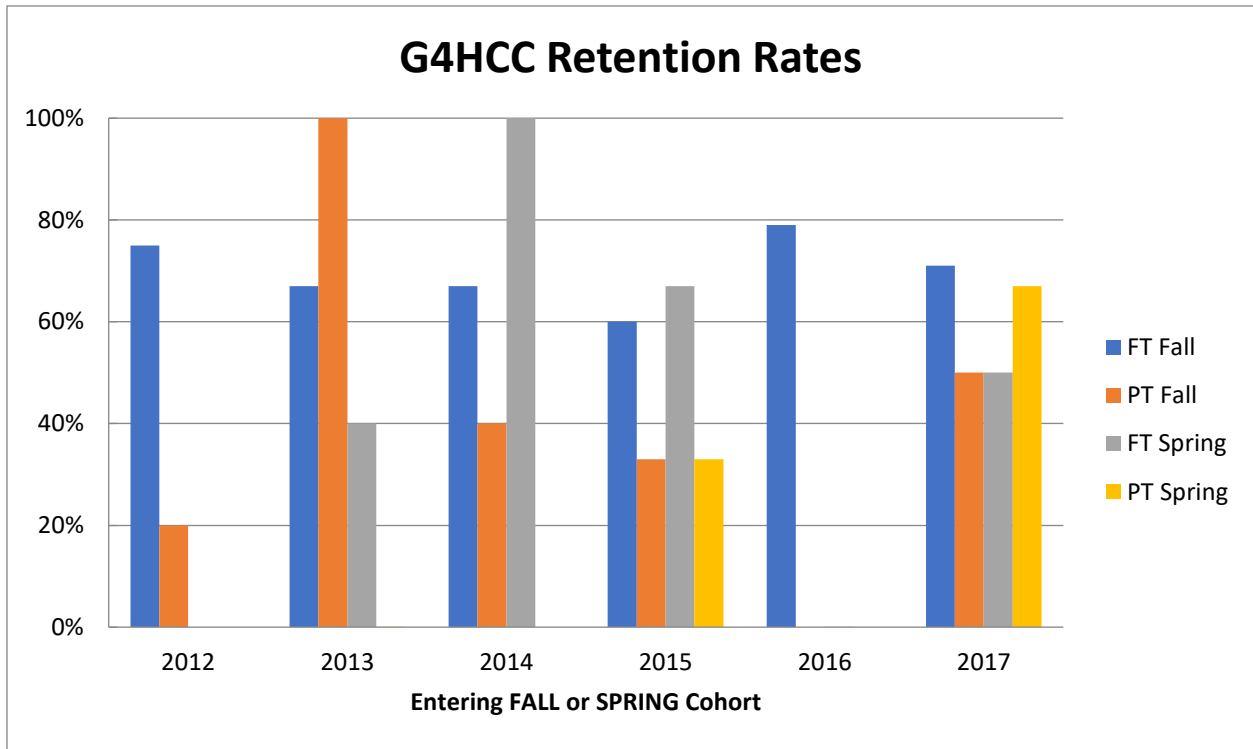

Retention Rates as of March 8, 2019. RR for 2017 Cohort is 71%.

Completion Rates as of March 8, 2019. The data for cohort 2016 is preliminary-57%.