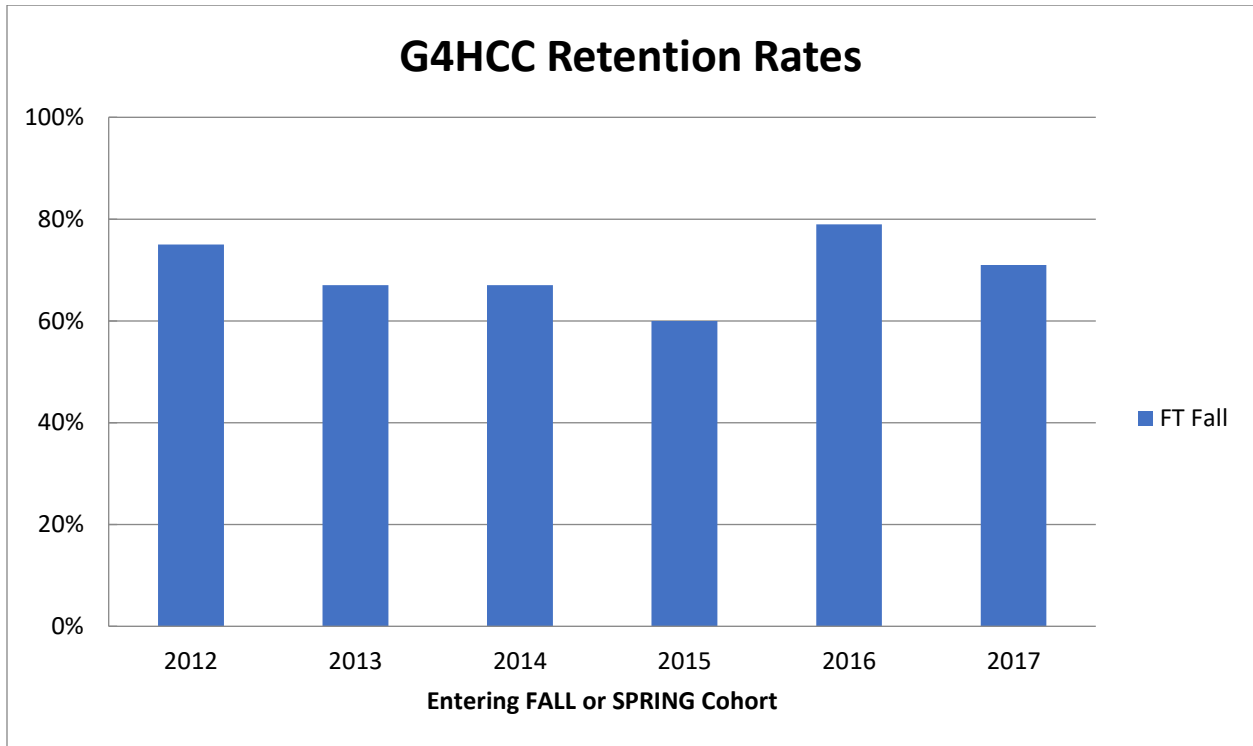

Retention Rates as of March 8, 2019. RR for 2017 Cohort is 71%.

Completion Rates as of March 8, 2019. The data for cohort 2016 is preliminary-57%.